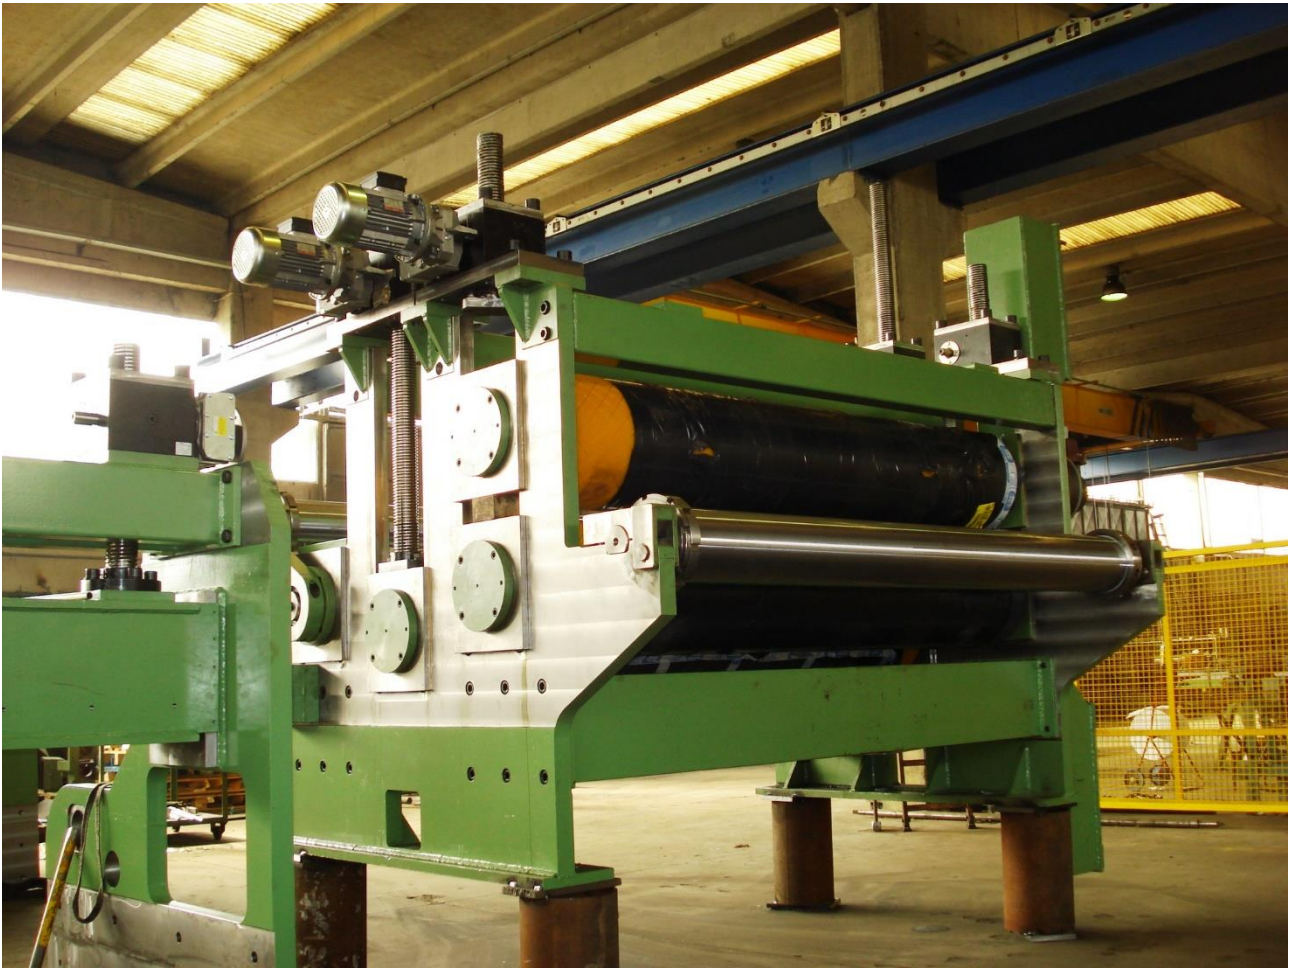

mb consulting

MB Machinery Consulting S.r.l.s.
Via Molino 9 - 10040 La Loggia TO - ITALY
Mobile +393518936917
P.IVA 12879890015
www.mbmachineryconsulting.com